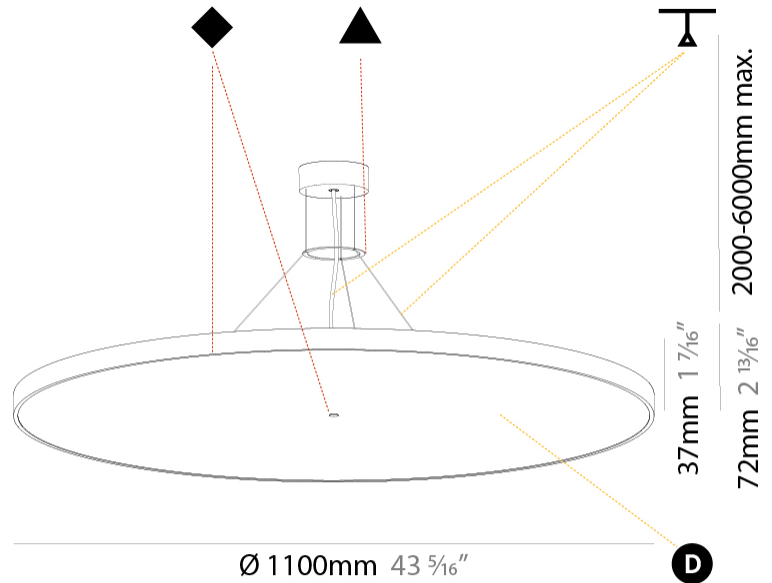

GENERAL

Series: Sign Diva
Subseries: Sign Diva
Brand: Prolicht
Division: Architectural
Mounting Type: Suspension
Mounting Location: Ceiling
Subcategory: Pendant

PHYSICAL

Shape: Round
Diameter (mm): 1100
Diameter (in): 43 5/16
Height (mm): 86
Height (in): 3 3/8
Light Distribution: Direct
Weight (kg): 19.475
Weight (lbs): 42.94
Diffuser: PMMA - Opal / Micro-Prism / Sparkling Secret / Vintage Industrial
Fixture Finish: SSR / BKV / CWI / CRY / HAB / UFT / ITA / RUA / FTG / MYG / LOD / PUS / FRO / FUP / KIA / POP / BLS / SPG / MEY / GOH / GUM / CHC / COM / ABZ / JAG / OBR / MOS / ROR
Fixture Material: Extruded Aluminum / Steel
Cable Details: 2,000mm/78 3/4" or 6,000mm/236 1/4" Transparent Cable

ELECTRICAL

Lamp Type: LED (Zhaga Standard)
Input Wattage (W): 169.4
Total Output Wattage (W): 134
Dimming: Tri-Mode (Non-Dimming and Phase Dimming (120Vac only) and 0-10V Dimming)
Driver Included: Yes
Driver Location: Integrated
Driver Type: Constant Current - Universal
Driver Class: Class 2
Input Voltage (V): 120 - 277
Constant Current (MA): 600

LED

Color Temperature (*K): 2700 / 3000 / 3500 / 4000
Max. Delivered Lumen (lm): 16140 / 19520 / 19933 / 20340
CRI: >90 CRI
Lamp Life (hrs): 50000

OPTICAL

RATINGS AND CERTIFICATIONS

Certified By: Certified for North American Standards
IP rating: IP20